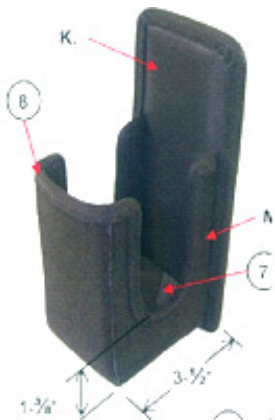

Granit Accessories images

STND-30R00-011-4
Cradle style

STND-33F00-012-4
Cup style

BAT-SCN01
Universal HSM cordless battery
Replaces PN# 10000495

PS-05-1000W-x
goes into cordless base only

HOLDER-010-U
Wall mount

TOOLBAL
Adjustable spring-loaded take-up reel

HOLSTER-INDUSTRIAL
to be worn with a belt

VMHOLDERK
Adjustable vehicle mount style scanner holder

This is an entry from the Honeywell Scanning & Mobility Knowledge base. As part of our ongoing effort to improve and enhance the quality of the solutions, we ask you to inform us if you feel that we can improve on the content of this solution.